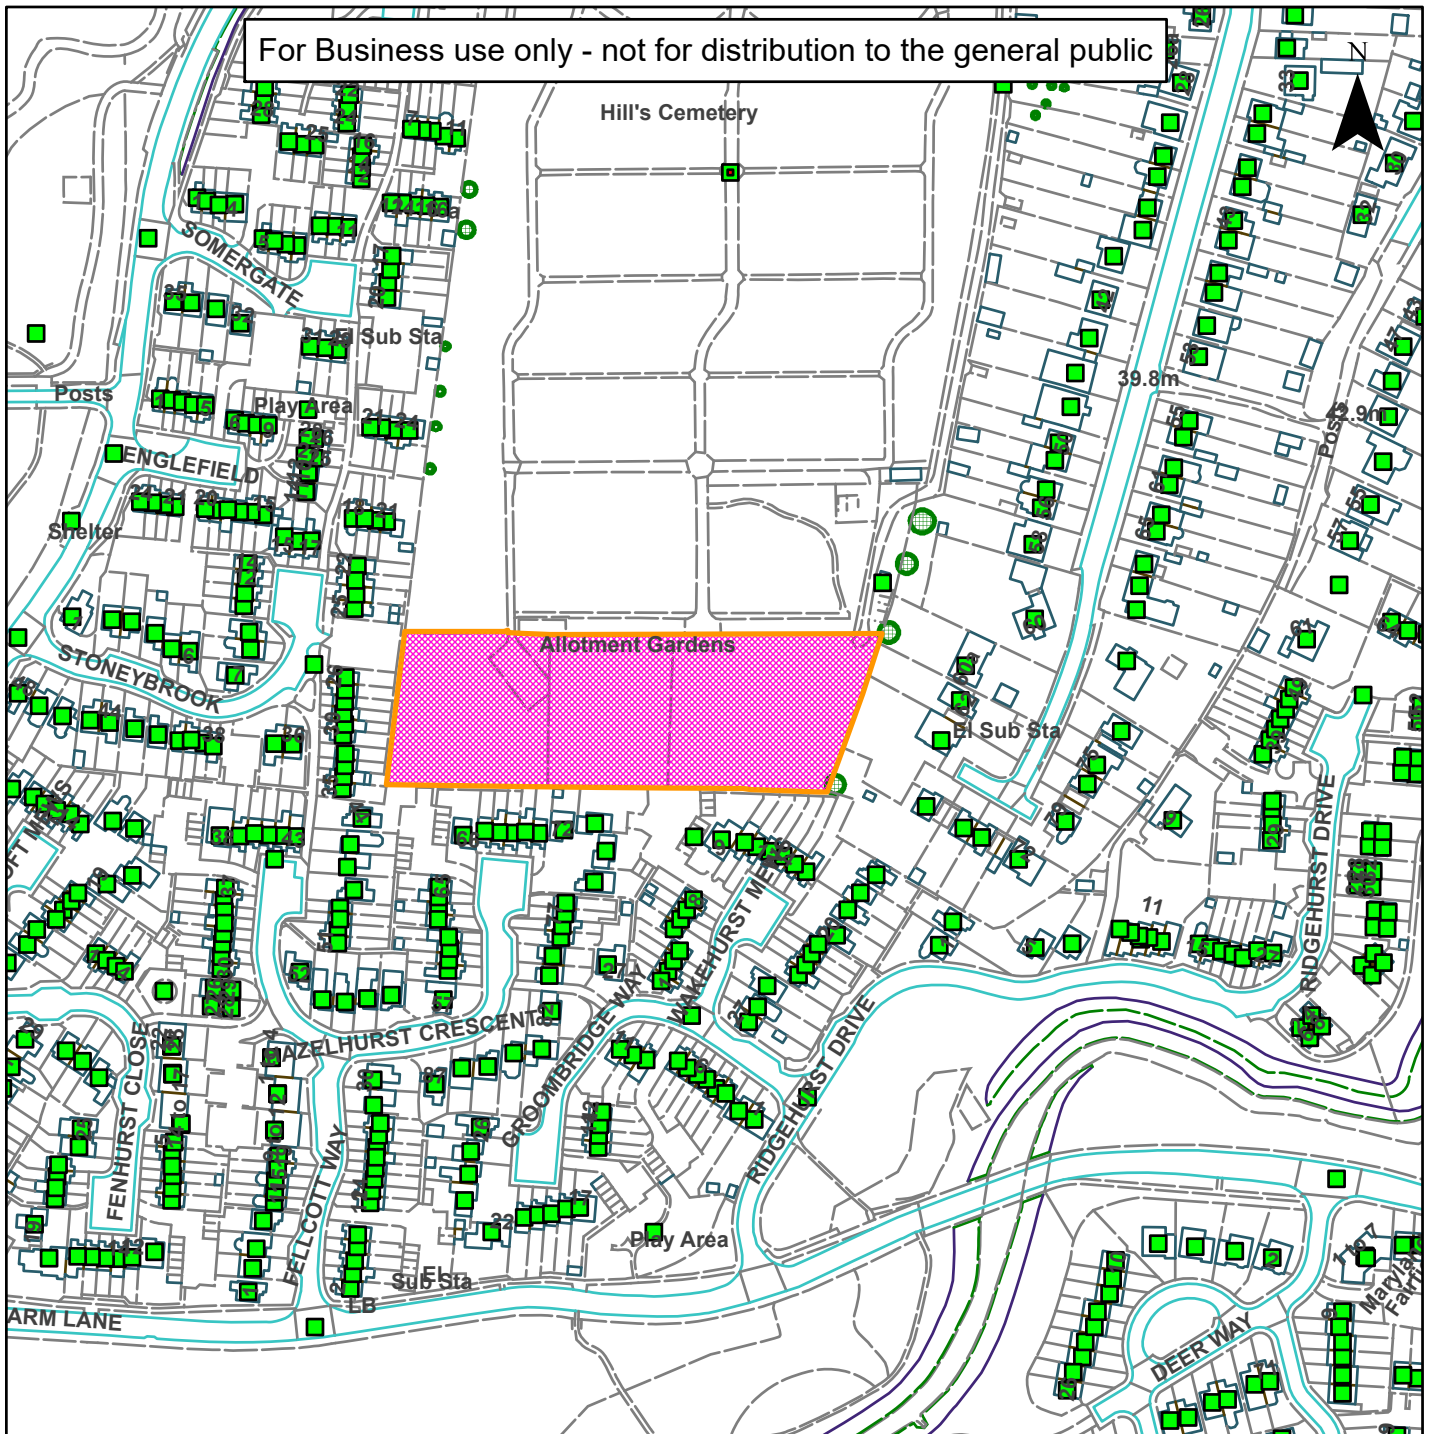

DC.23.0320

Not Set

Horsham
District
Council

For Business use only - not for distribution to the general public

Scale: 1:2,500

Reproduced by permission of Ordnance Survey map on behalf of HMSO. © Crown copyright and database rights (2019). Ordnance Survey Licence.100023865